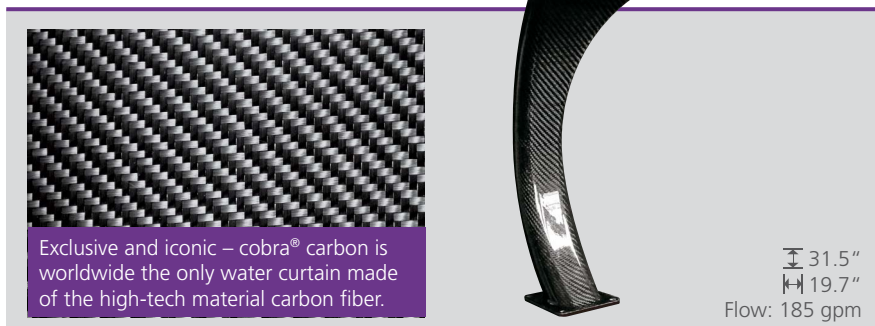

cobra® carbon